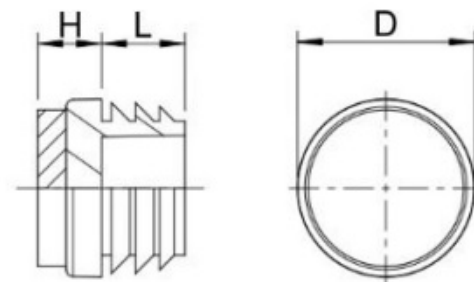

## Description:

Insert Glide W/Felt, For Round Tubes, Diam 15mm, PE, Black

## Item number:

10.02.040-9

Units	Box	Carton	HS Code	Barcode
Pcs.	1	500	3901908099	 5704866514651

Head Ø	Height	Shaft Ø	Shaft length	Rib Ø
<b>D</b>	<b>H</b>	<b>d</b>	<b>L</b>	<b>d1</b>
15,0	7,0	8,0	9,6	13,2
19,0	7,0	14,2	11,0	17,8
20,0	7,0	15,1	12,0	19,0
22,0	7,0	15,8	11,8	20,6
25,0	8,0	18,8	11,8	24,0
32,0	8,0	26,3	14,5	30,5